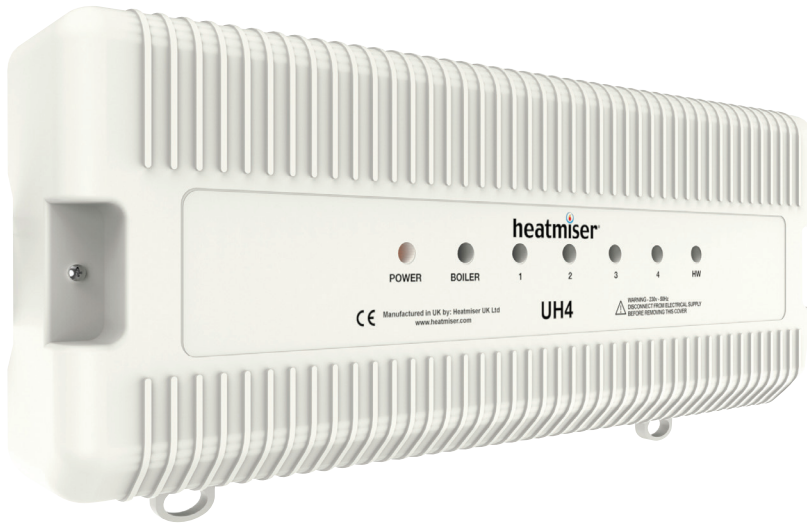

Wiring Centre Series

Model: UH4

Number of heating zones	4
Number of Hot Water Zones	1
Neon Indication	Y
DIN Rail Mounting	Y
Supply	230v AC 50Hz 1 Phase
Relay Load Max	3 Amp Resistive
Total Load Max	5 Amp Resistive
IP Protection	IP20
Installed Dimensions (L,H,D)	384 x 148 x 60mm
Weight	800g