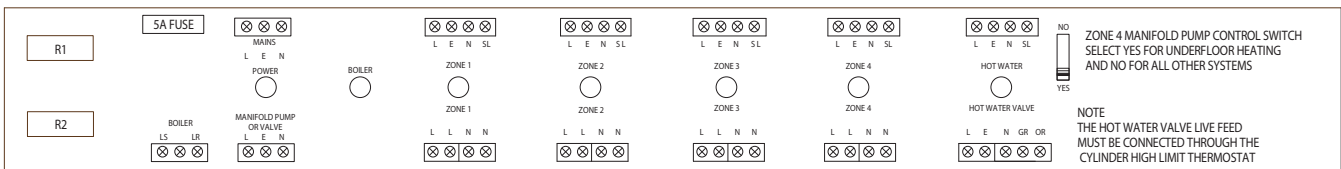

Circuit Board/Wiring