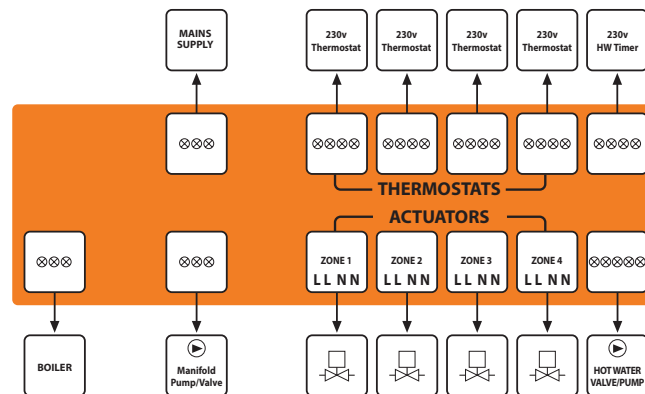

Wiring Centre Series

Model: UH4

Number of heating zones	4
Number of Hot Water Zones	1
Neon Indication	Y
DIN Rail Mounting	Y
Supply	230v AC 50Hz 1 Phase
Relay Load Max	3 Amp Resistive
Total Load Max	5 Amp Resistive
IP Protection	IP20
Installed Dimensions (L,H,D)	384 x 148 x 60mm
Weight	800g

Circuit Board/Wiring

Product Dimensions (mm)